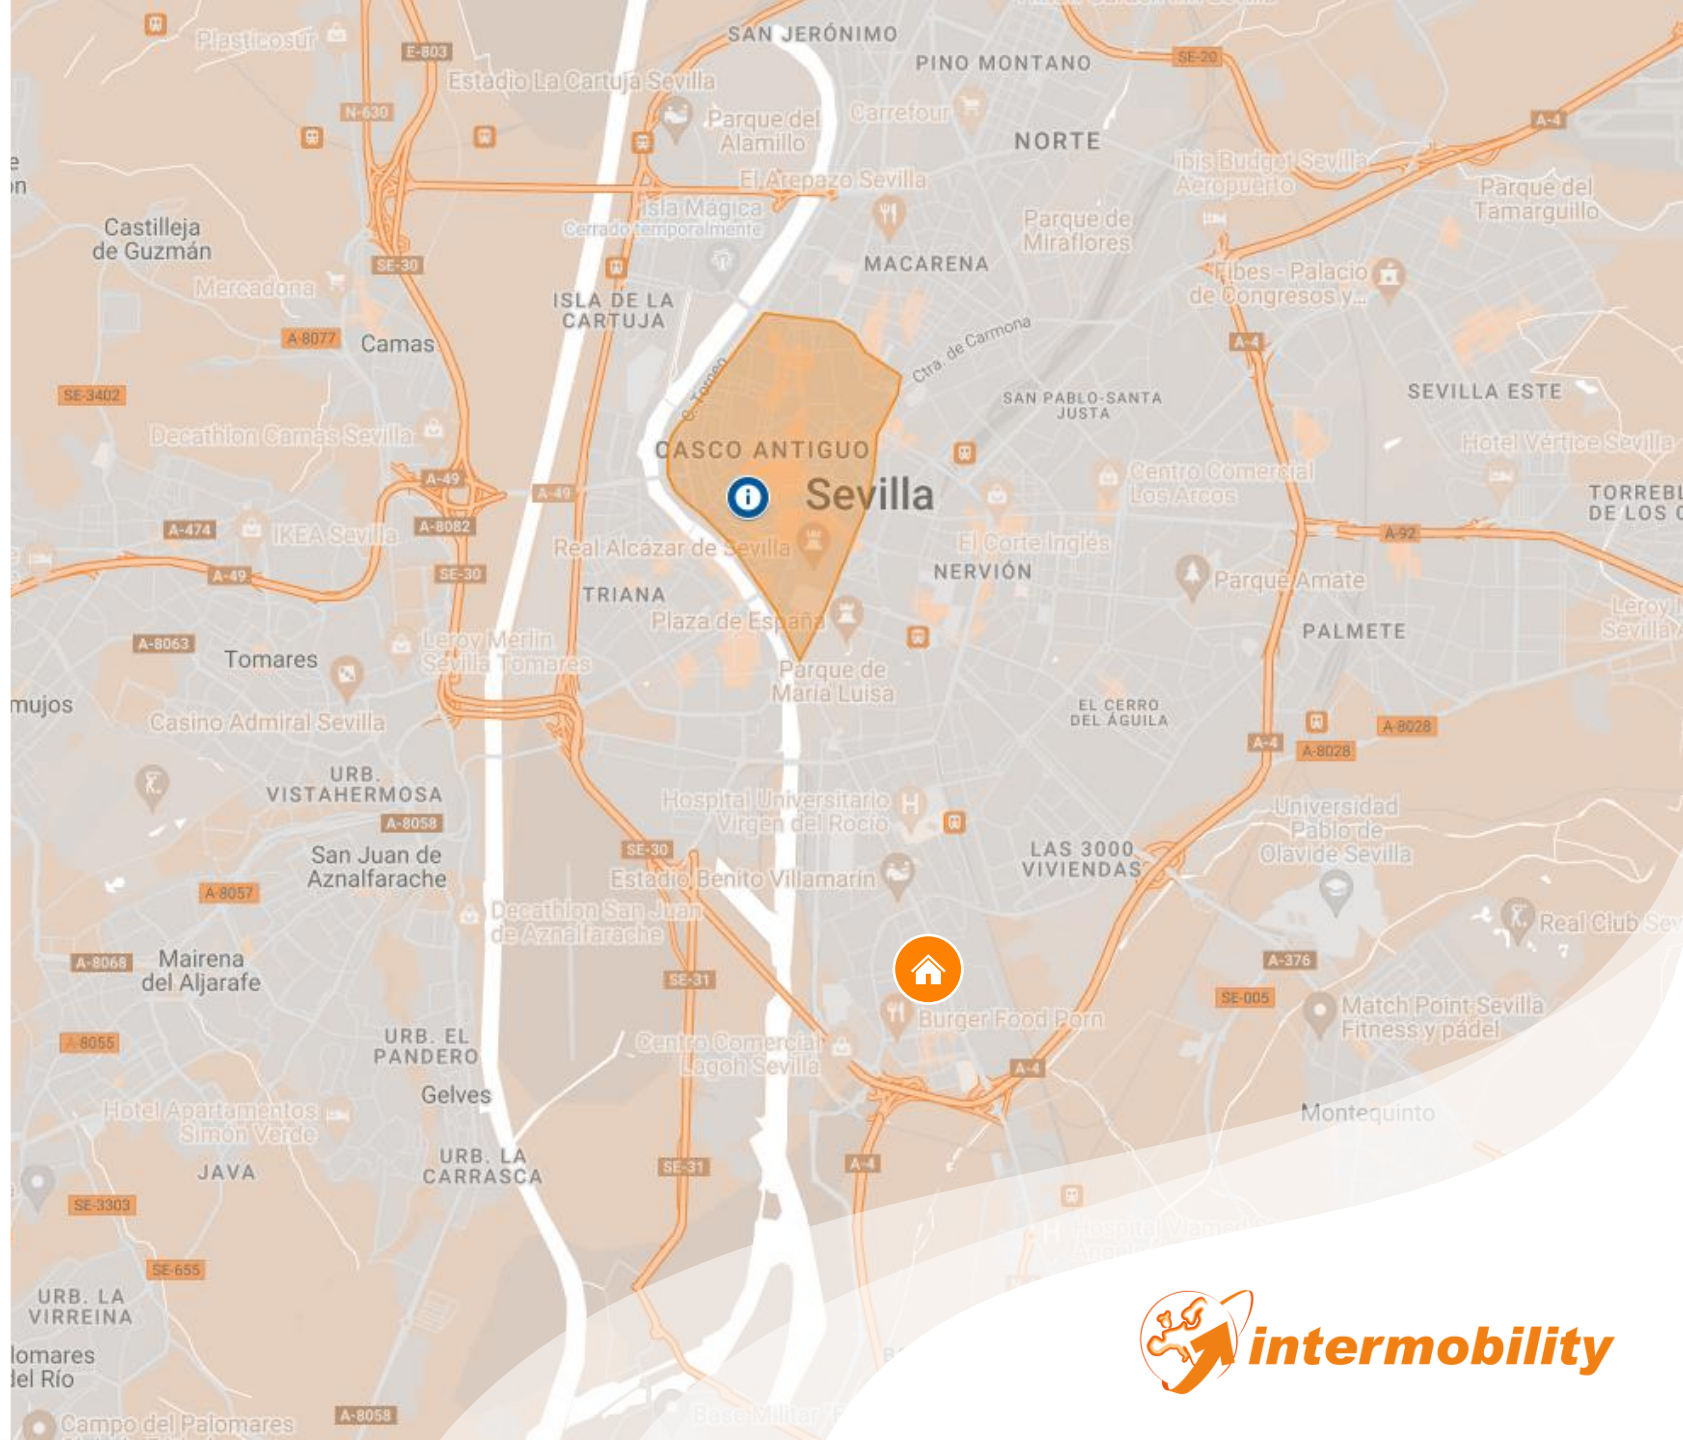

YUGO BERMEJALES

Sevilla, 2024

 C/ Madrid, 2 – Edif. Buenaventura bajo, 41001 Sevilla - España

 + 34 954 225 053  info@inter-mobility.eu  www.inter-mobility.eu

LOCATION IN SEVILLA

*Pl. de la Marina Española, 1,
41012 Sevilla*

Yugo Bermejales is located in the Los Bermejales neighbourhood, a **residential** area in the south of the city.

It has **walking areas**, multiple shops, **restaurants**, and a **dynamic family atmosphere**.