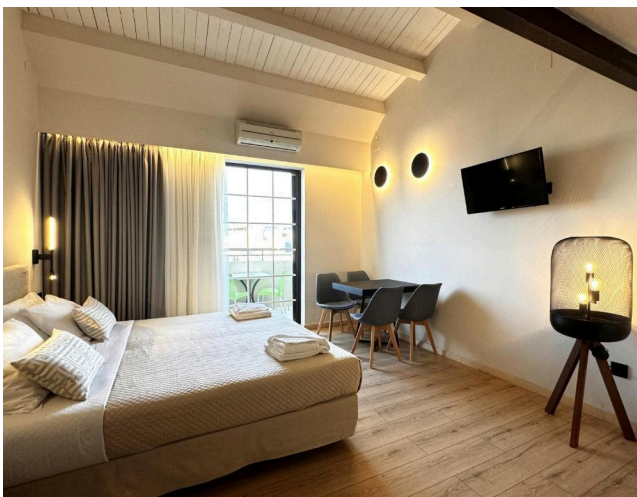

Elina Hotel is composed by several small apartment (max. 4 people), with private bathroom and kitchen.

Only 170 metres away, you'll find a supermarket (Papadakis supermarket).

### Family Apartment with balcony (two bedrooms)

**Split level Family Apartment with balcony (two bedrooms)**

**One Bedroom Apartment with balcony**