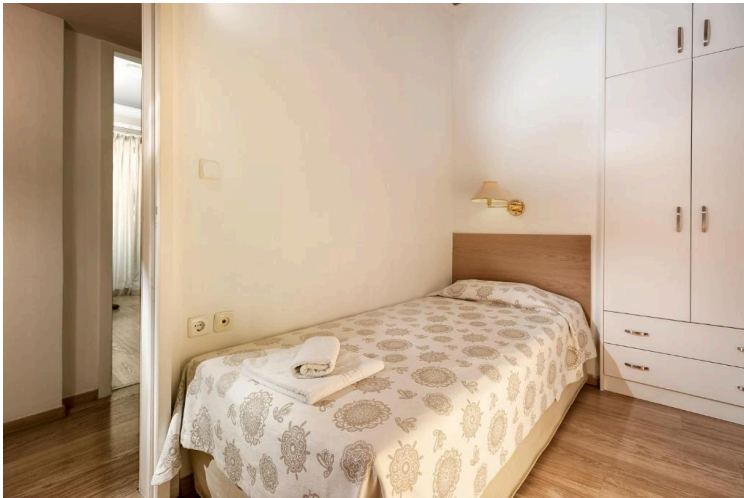

Split level Family Apartment with balcony (two bedrooms)